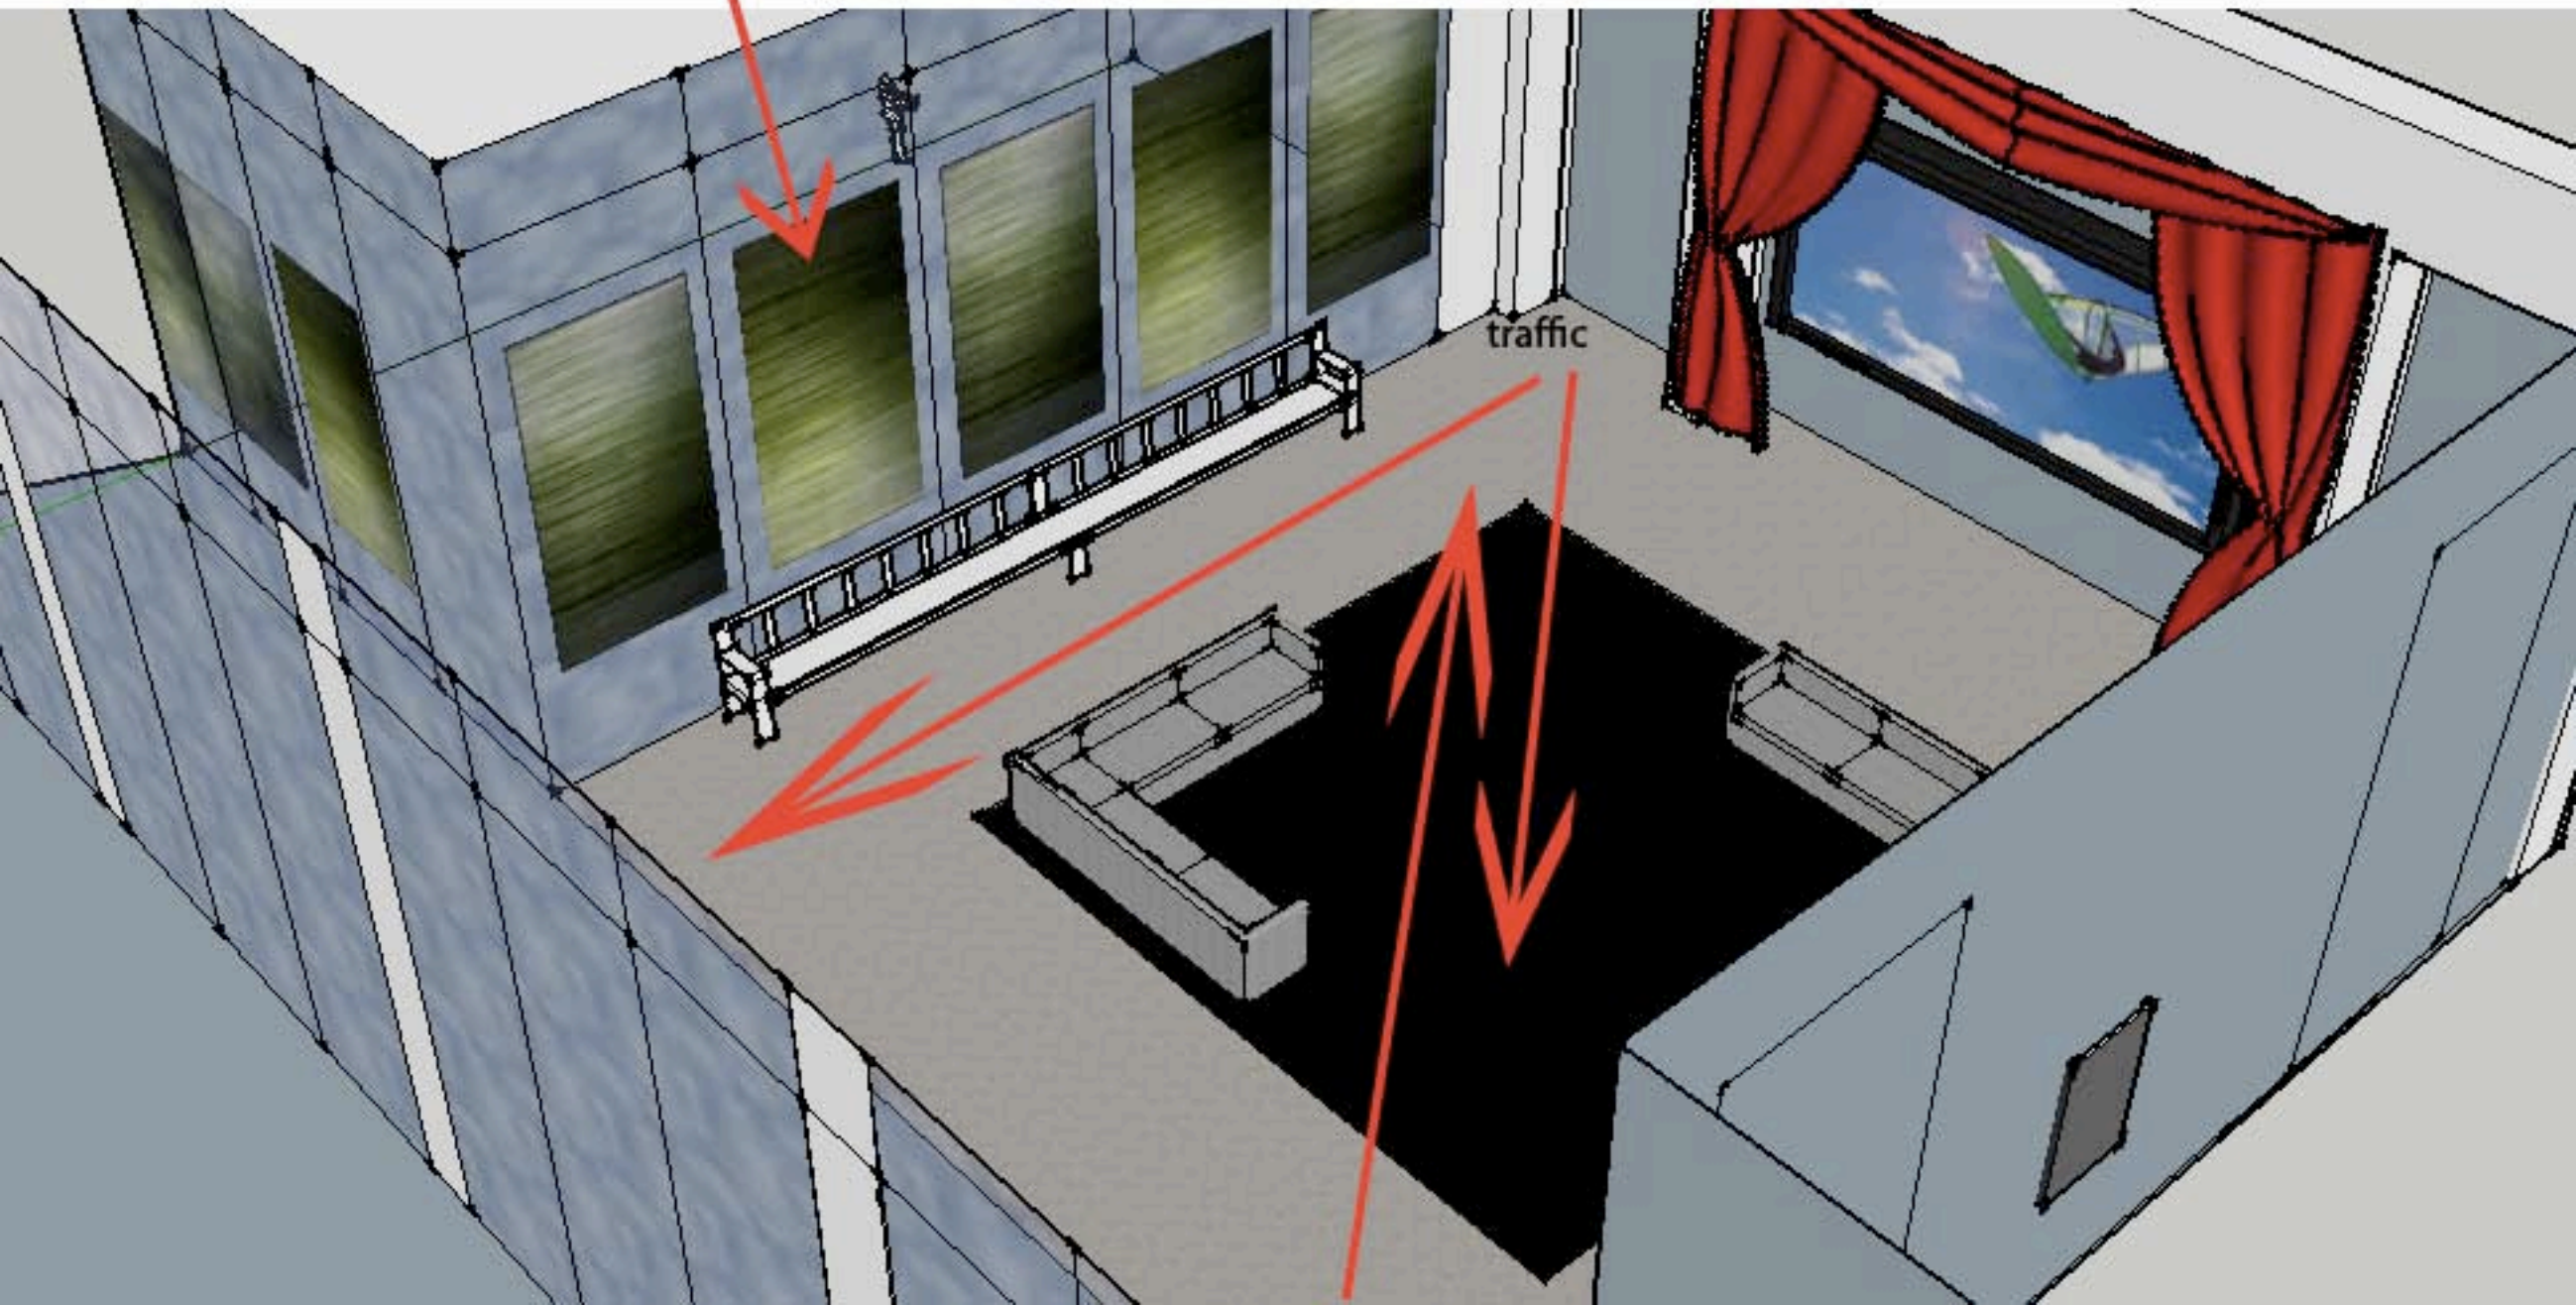

CPA BUILDING DESIGN

anne-marie coors

red and white banners with spotlights
shining up at the bottom of them

fountains when the weather is permitting- allows a calming noise for an atmosphere that is typically loud

theater curtains to give off the feeling of a theater

lcd screen that can display info on upcoming events, previous productions, pictures, ecy.

couches that allow an adequate amount of seating, yet still allows traffic flow

paintings with lights lighting them up from behind

trash cans built into the wall so the traffic flow is better

bulletin board for people to post information