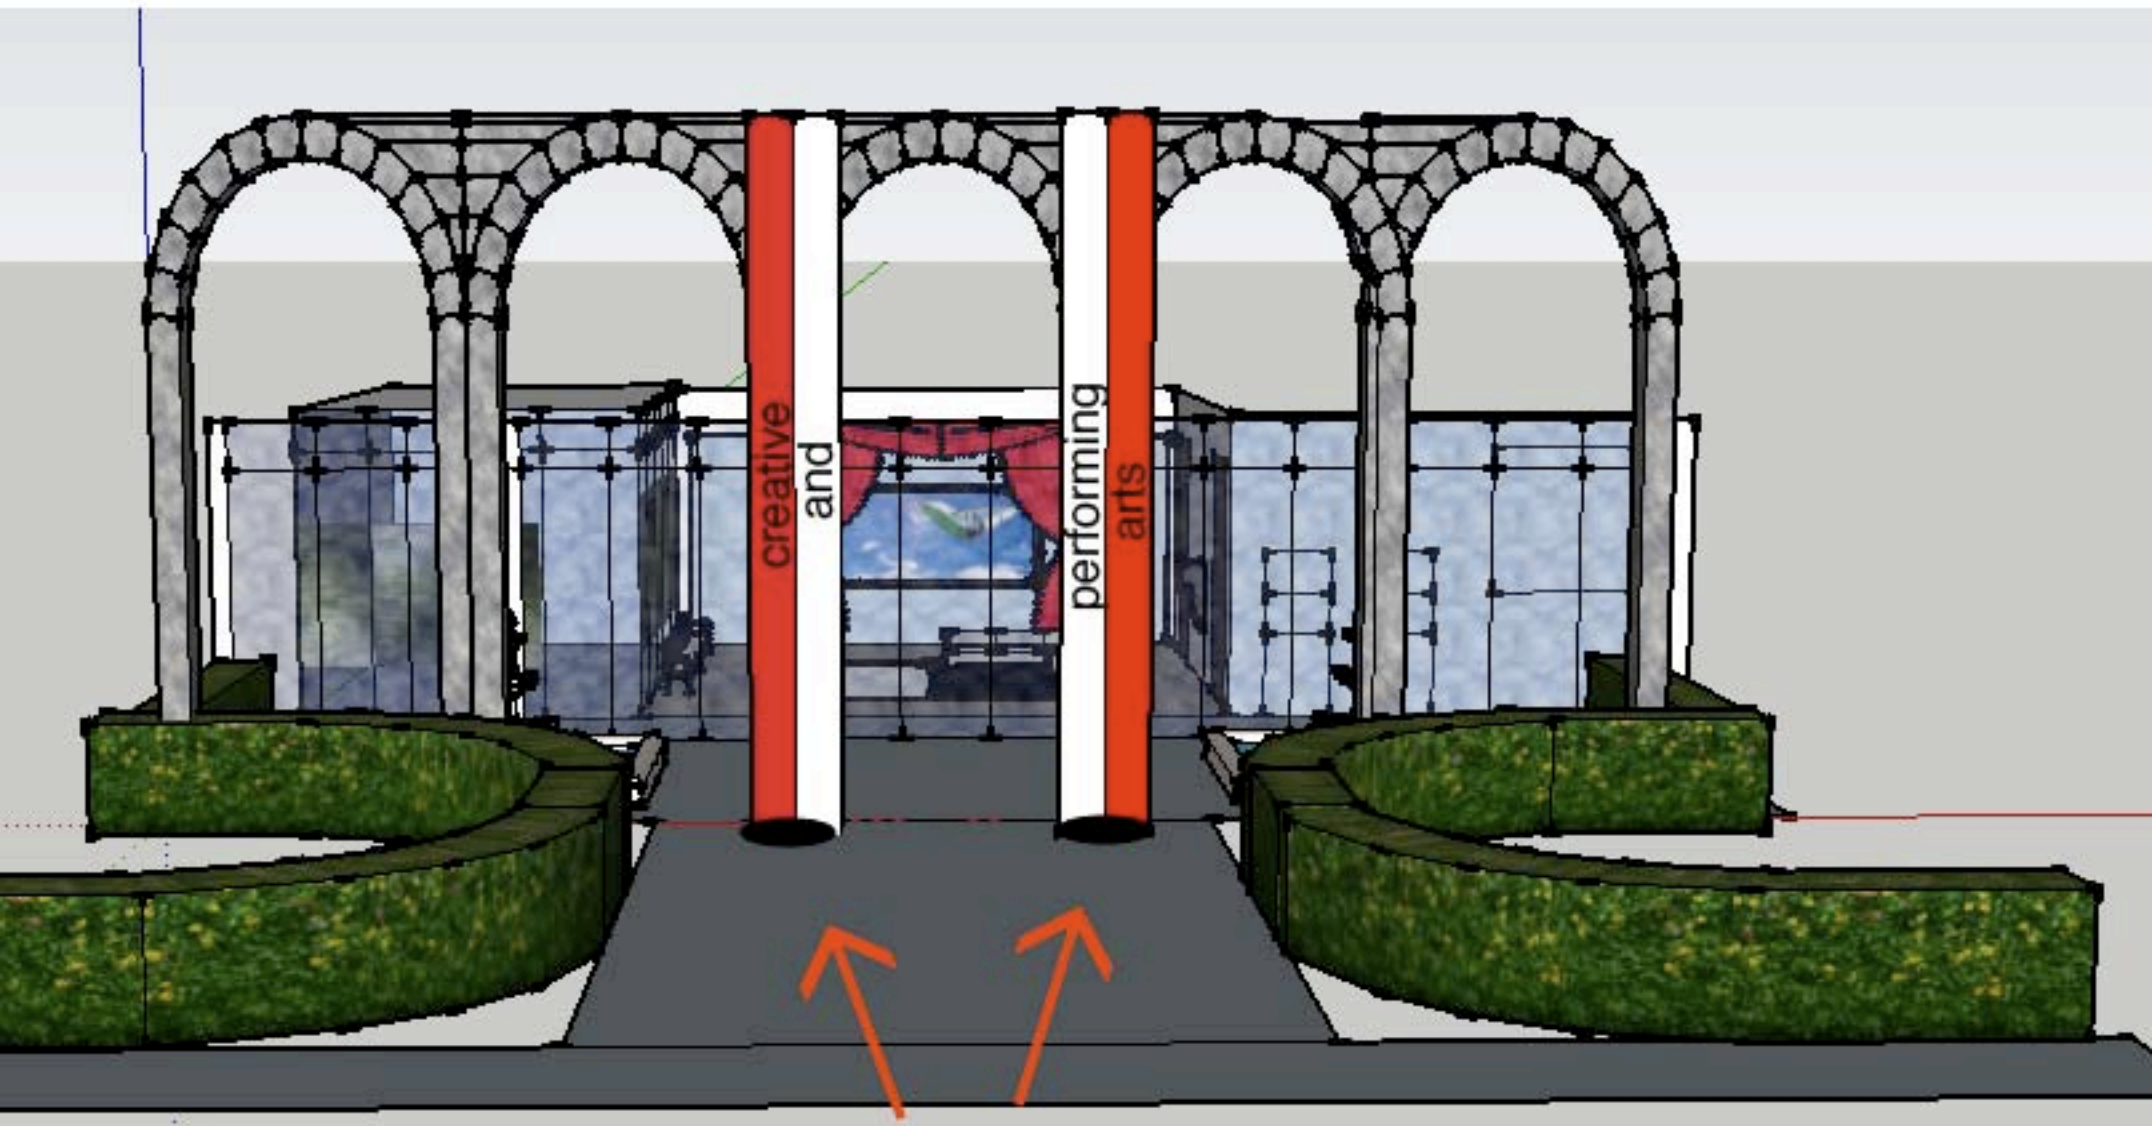

CPA BUILDING DESIGN

anne-marie coors

red and white banners with spotlights
shining up at the bottom of them

fountains when the weather is permitting- allows a calming noise for an atmosphere that is typically loud

theater curtains to give off the feeling of a theater

lcd screen that can display info on upcoming events, previous productions, pictures, ecy.

couches that allow an adequate amount of seating, yet still allows traffic flow

paintings with lights lighting them up from behind

trash cans built into the wall so the traffic flow is better

bulletin board for people to post information