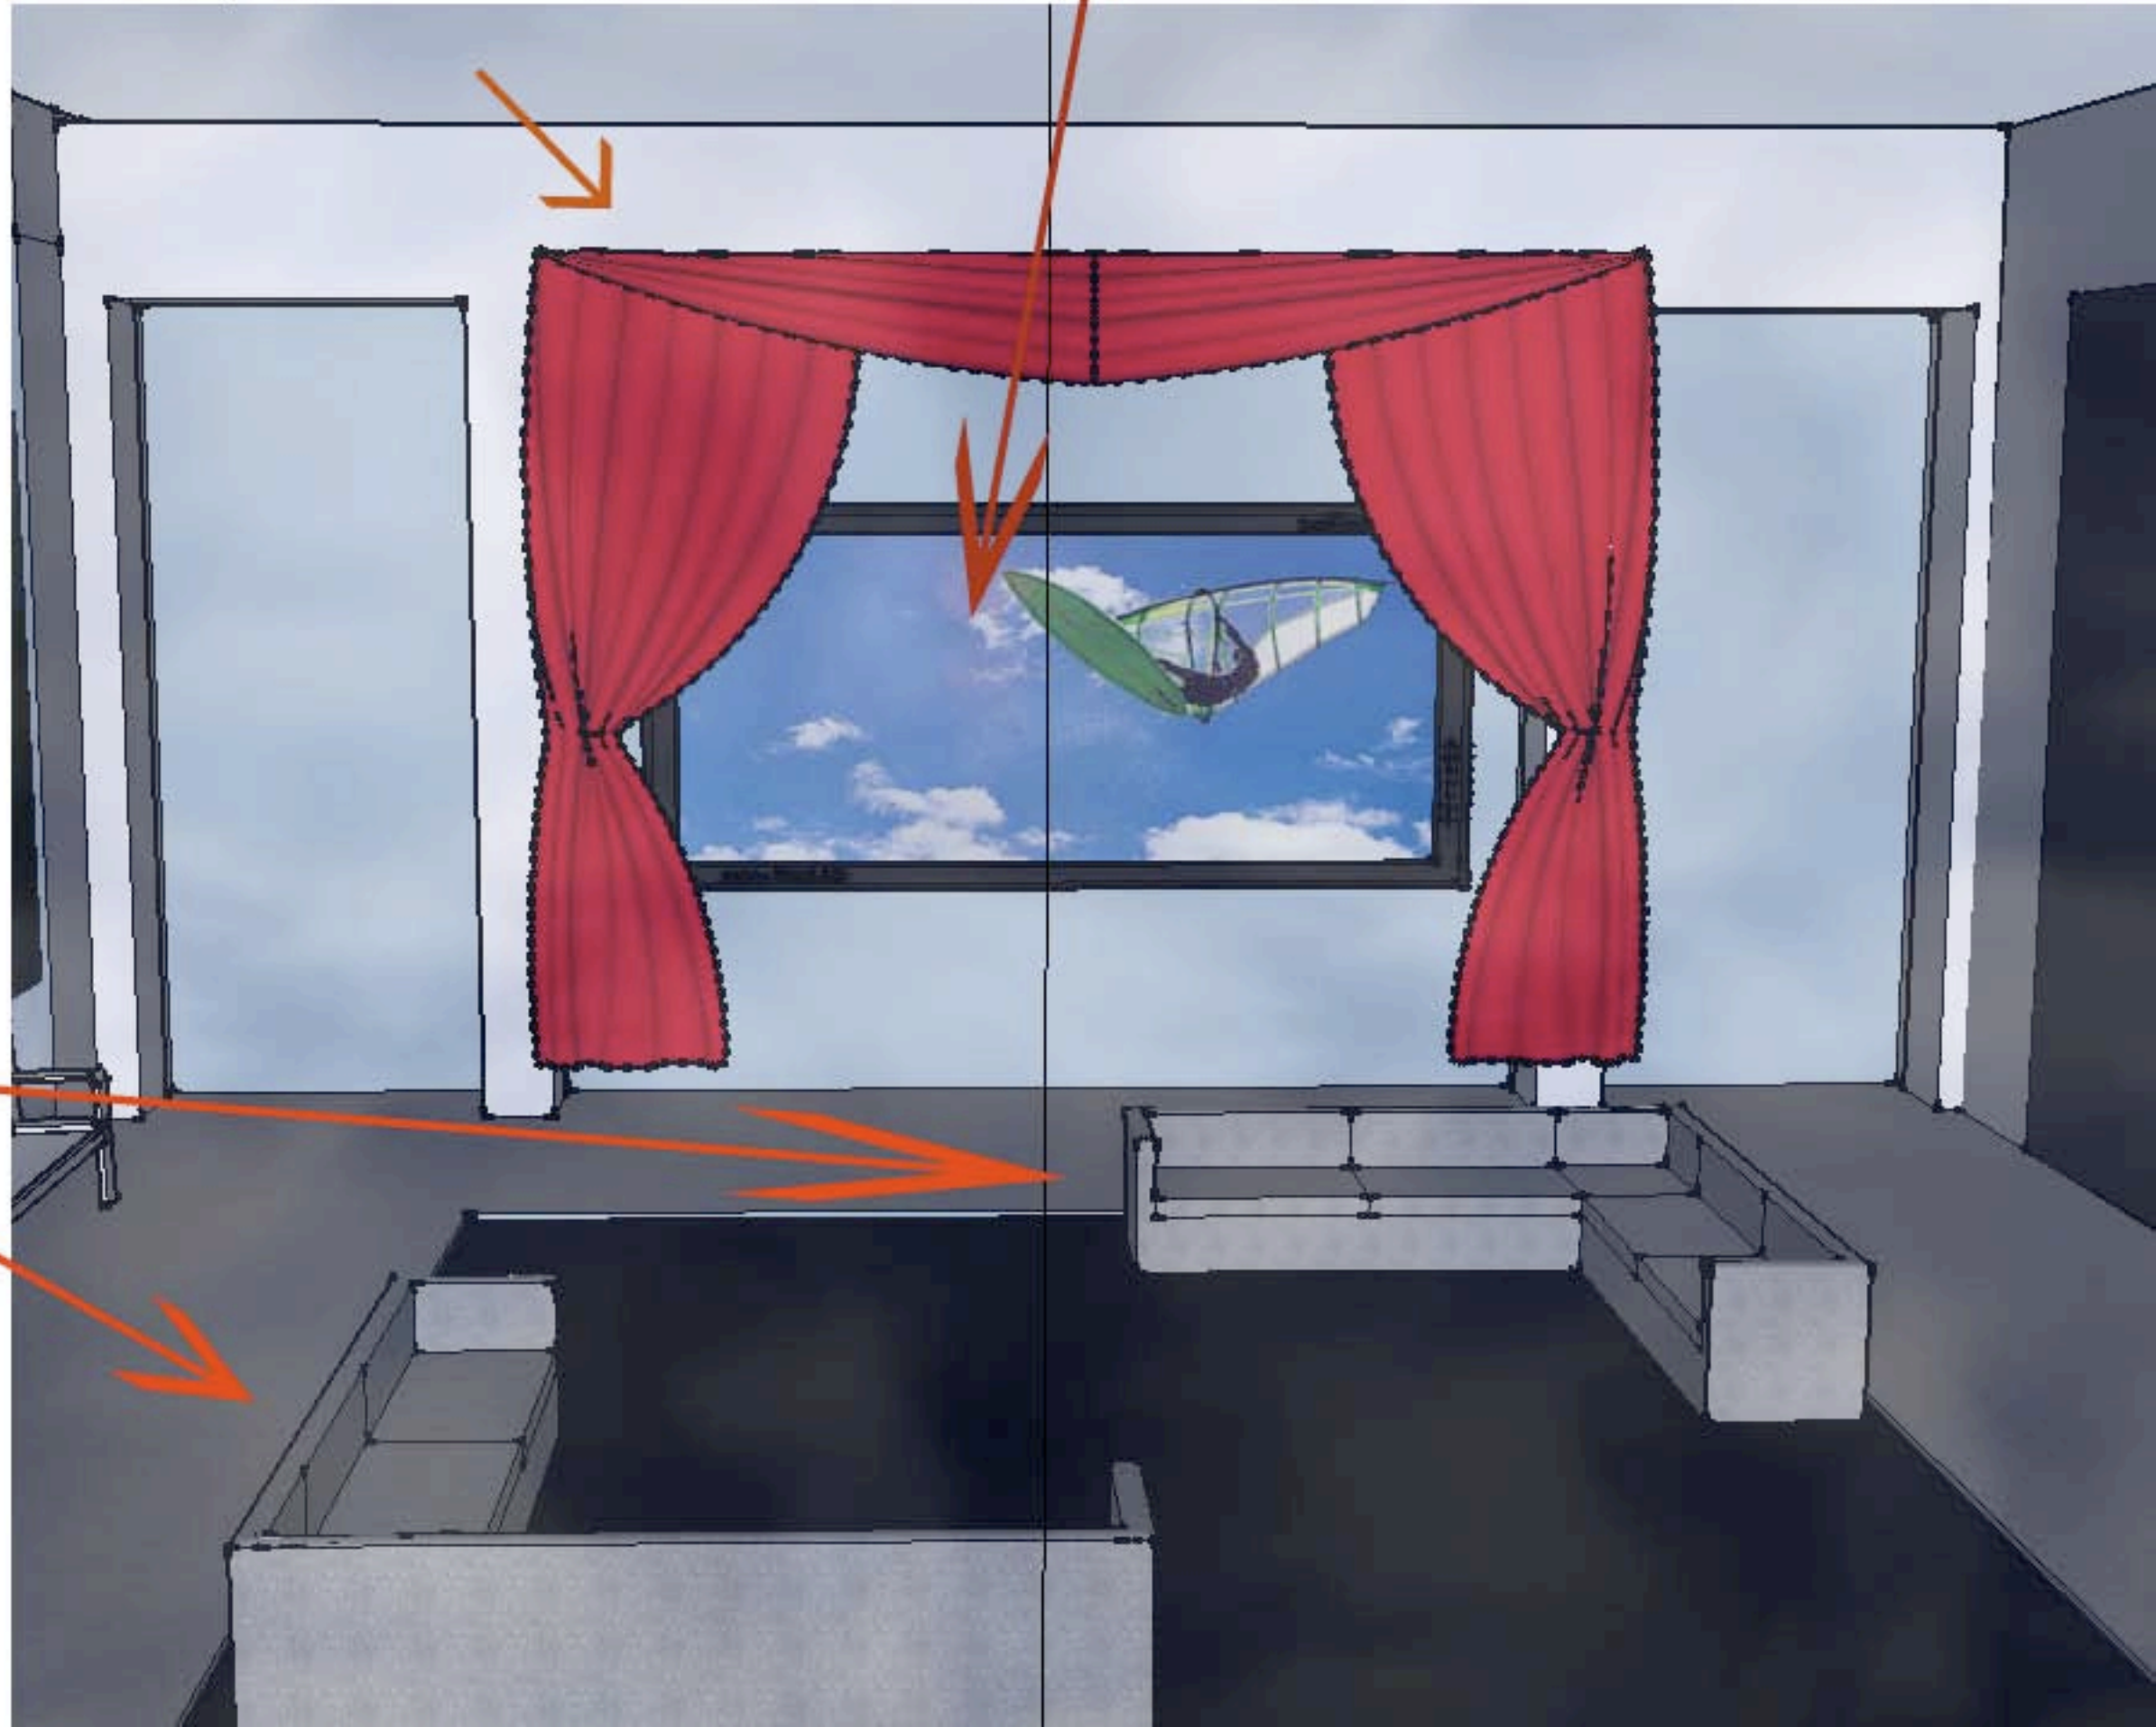

CPA BUILDING DESIGN

anne-marie coors

red and white banners with spotlights
shining up at the bottom of them

fountains when the weather is permitting- allows a calming noise for an atmosphere that is typically loud

theater curtains to give off the feeling of a theater

lcd screen that can display info on upcoming events, previous productions, pictures, ecy.

couches that allow an adequate amount of seating, yet still allows traffic flow

paintings with lights lighting them up from behind

trash cans built into the wall so the traffic flow is better

bulletin board for people to post information