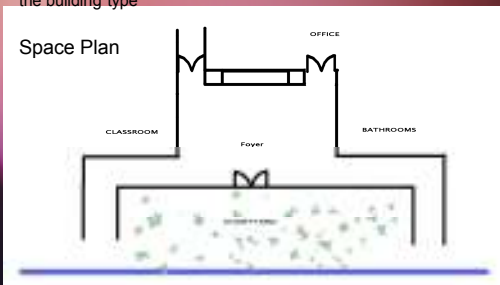

Center of Performing Arts

STACY EVERS

1st Design Pitch

Client: Visitors to the CPA building, art students
Problem: Unknown building use to visitors
Solution: Design aesthetically pleasing foyer that recognizes the building type